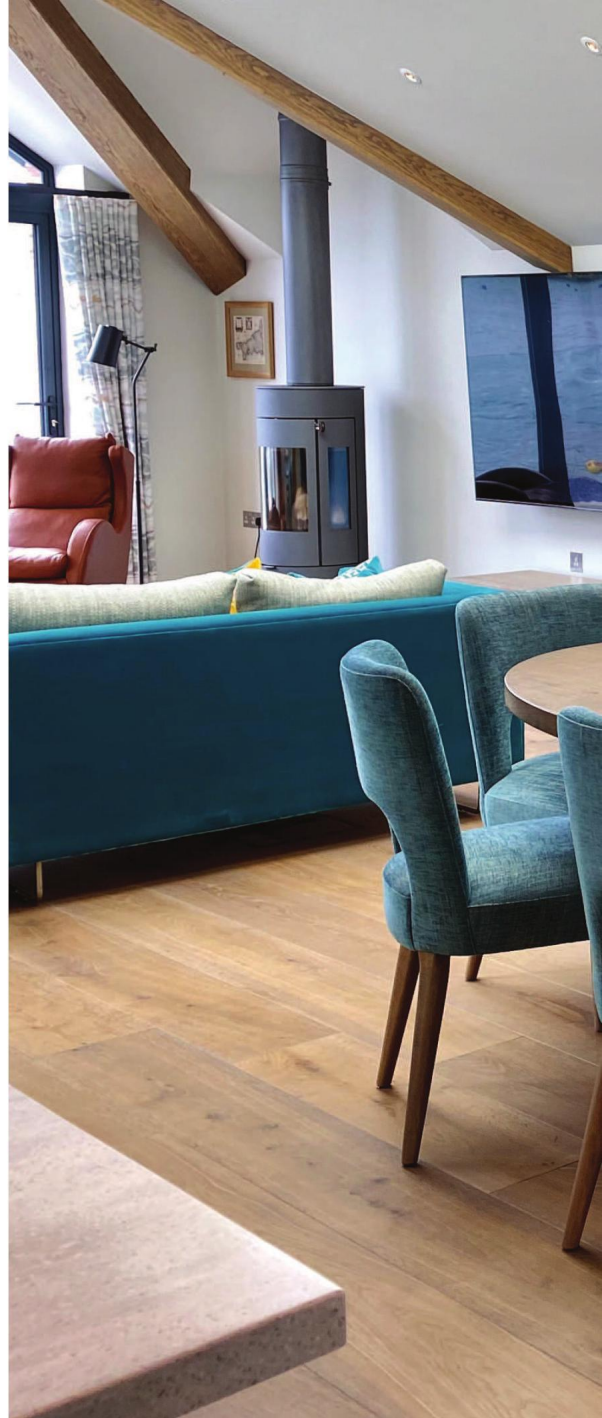

Framing the view

Complementing the view is as important as the location when it comes to deciding the interiors of a coastal home – and the owner of this sail loft chose an expert eye

WORDS: Carol Burns

Who doesn't love a room with a view? There is something quite spoiling and extremely relaxing about sitting in a super comfortable chair overlooking a coastal scene.

On the wide Helford estuary sits a contemporary converted sail loft, which has a run of overhead skylights and large bi-folding doors which open directly onto a small balcony overlooking the river, allowing you to enjoy the sound of the water lapping against the wall on a still summer night. Yet you feel safe and cosseted inside when the winter gales are blowing and

you can be tucked up with the wood burner alight.

The soft leather chairs swivel to enjoy the comings and goings on the river, but turn easily to face the sofa and enjoy conversations with family and friends.

Although the room is long, the large window allows a clear view even from the far end where the dining table is situated, so dinner can be enjoyed watching the twinkling lights of the boats and the houses on the opposite side of the estuary.

'A perfect room to kick back, relax and enjoy the view,' says Frances Healy who created the look. ♦

franceshealyinteriors.co.uk

TOP:
A funny quirky corner and low ceiling, are disguised by this bespoke set of locally made wall-hung oak cabinets.

LEFT:
'The swivel chairs are instantly comfortable in this superb quality soft leather and just pick up with the hint of the same colour in the rug and the voile curtains,' says Frances.

RIGHT:
'I was inspired by this wool rug as it reminded me of wet pebbles on a beach and I love the contrast of the soft wool texture against the metal and timber of the coffee table.'

FAR RIGHT:
'Adding a splash of yellow velvet to the scatter cushions on the corner unit, added warmth to this otherwise cool scheme.'